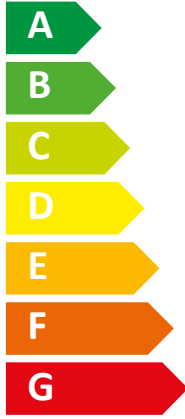

ENERG Y IJA
 енергия · ενέργεια IE IA

STIEBEL ELTRON WPL 17 ACS classic flex Set

55 °C

35 °C

A+

A++

57 dB

Legend for sound power level (kW):
 ■ 9
 ■ 8
 ■ 7

Map of Europe with shaded regions indicating sound power levels: 9, 8, and 7 kW.

2015

812/2013

ENERG Y IJA
 енергия · ενέργεια IE IA

STIEBEL ELTRON WPL 17 ACS classic

55 °C

35 °C

A+

A++

57 dB

■ 9	■ 9
■ 8	■ 9
■ 7	■ 8
kW	kW

2015

812/2013

ENERG Y IJA
 енергия · ενέργεια IE IA

STIEBEL ELTRON

WPL 17 ACS classic
 compact Set

A+

A

Two icons of a house with sound waves. The top icon shows sound waves coming from the house, and the bottom icon shows sound waves entering the house. Below the bottom icon is the text "57 dB".

A legend box containing three colored squares with corresponding power ratings: a dark blue square for "9 kW", a medium blue square for "9 kW", and a light blue square for "8 kW".