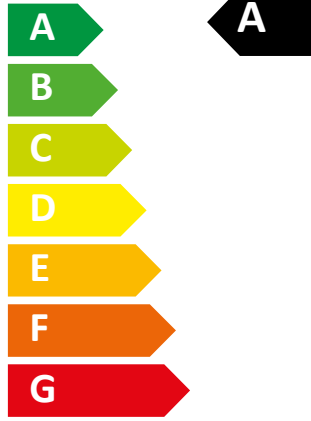

Map of Europe with shaded regions indicating sound power levels: 9, 8, and 7 kW.

2015

812/2013

ENERG Y IJA
 енергия · ενέργεια IE IA

STIEBEL ELTRON WPL 17 ACS classic

55 °C

35 °C

A+

A+

A

Two icons of a house with sound waves. The top icon shows sound waves coming from the house, and the bottom icon shows sound waves entering the house. Below the bottom icon is the text "57 dB".

A legend box containing three colored squares with corresponding power ratings: a dark blue square for "9 kW", a medium blue square for "9 kW", and a light blue square for "8 kW".

2015

811/2013

ENERG Y IJA
 енергия · ενέργεια IE IA

STIEBEL ELTRON

WPL 17 ACS classic
 compact plus Set

A+

A

Two icons of a house with sound waves emanating from it, one above the other. Below the icons, the text "57 dB" is displayed.

A legend box containing three colored squares with corresponding power values: a dark blue square for "9 kW", a medium blue square for "9 kW", and a light blue square for "8 kW".

2015

811/2013

ENERG
енергия · ενέργεια