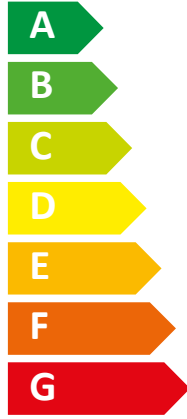

ENERG

енергия · ενέργεια

Y IJA
IE IA

STIEBEL ELTRON

LWZ 404 Trend

A+

A

60 dB

60 dB

- 6 kW
- 6 kW
- 6 kW

2015

811/2013